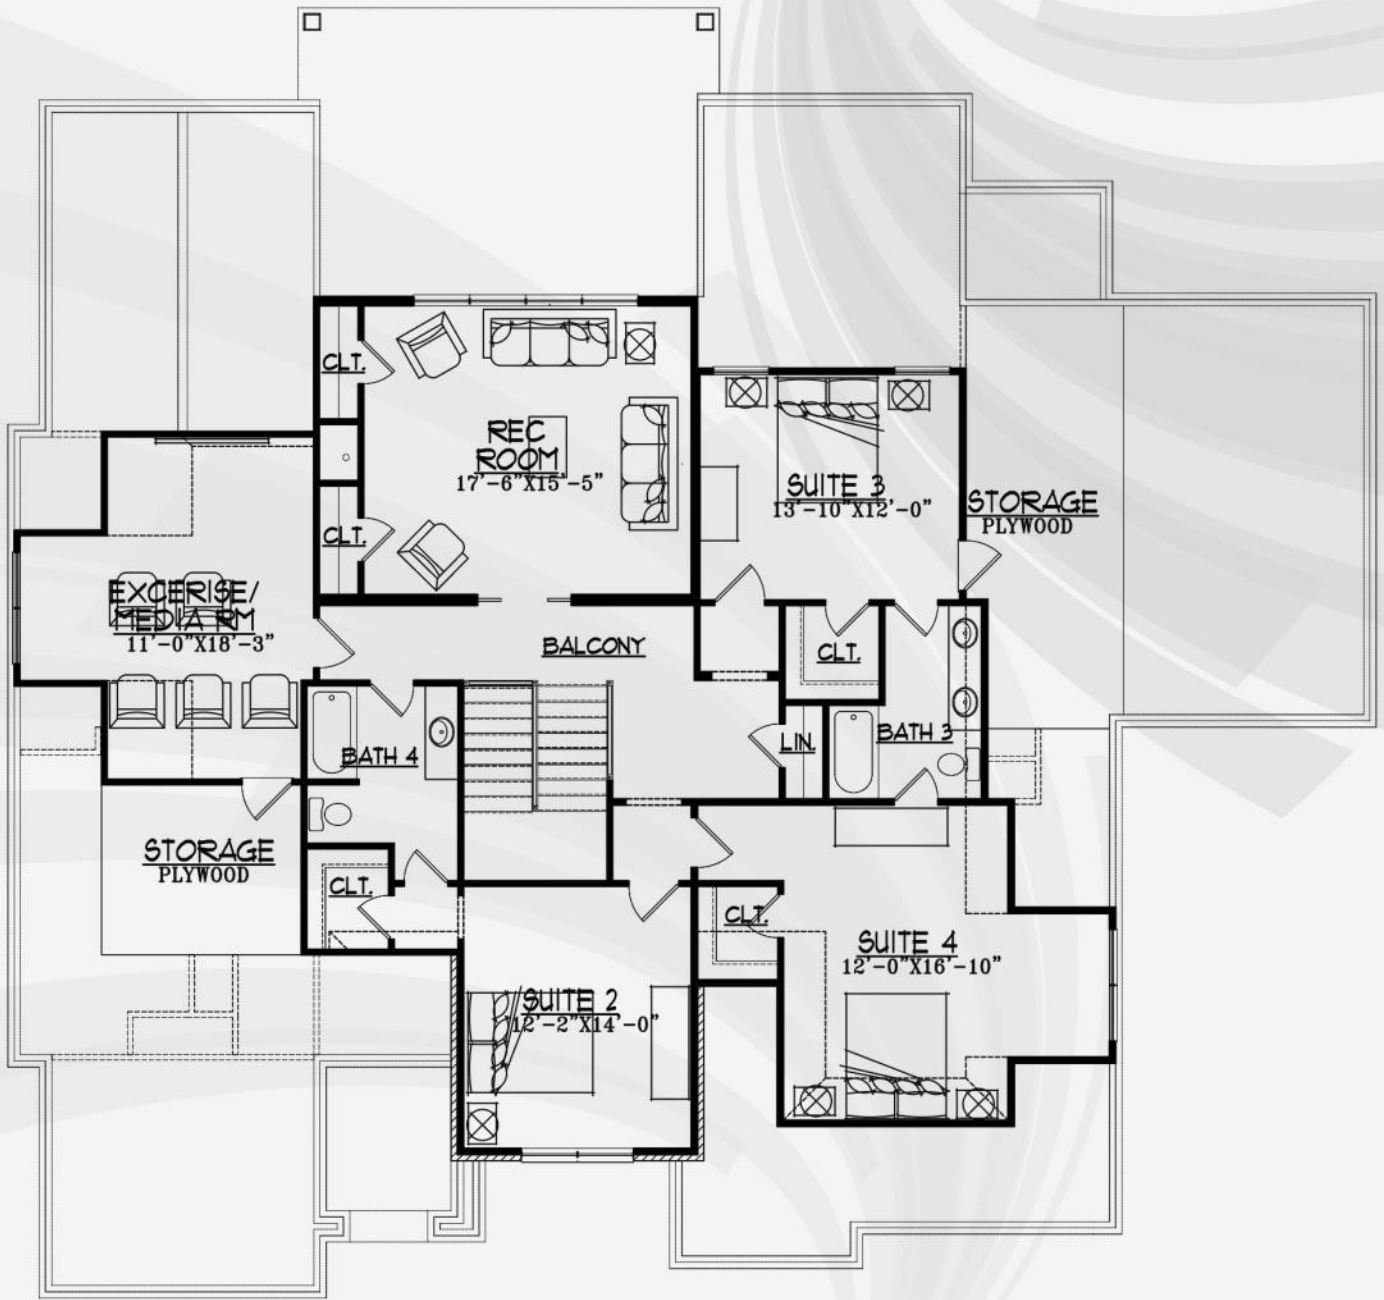

SECOND FLOOR

Main Level Appx Sq Ft 2604
Upper Level Appx Sq Ft 1636
TOTAL Appx Sq Ft 4240

TOTAL UNDER ROOF
Appx Sq Ft 5386