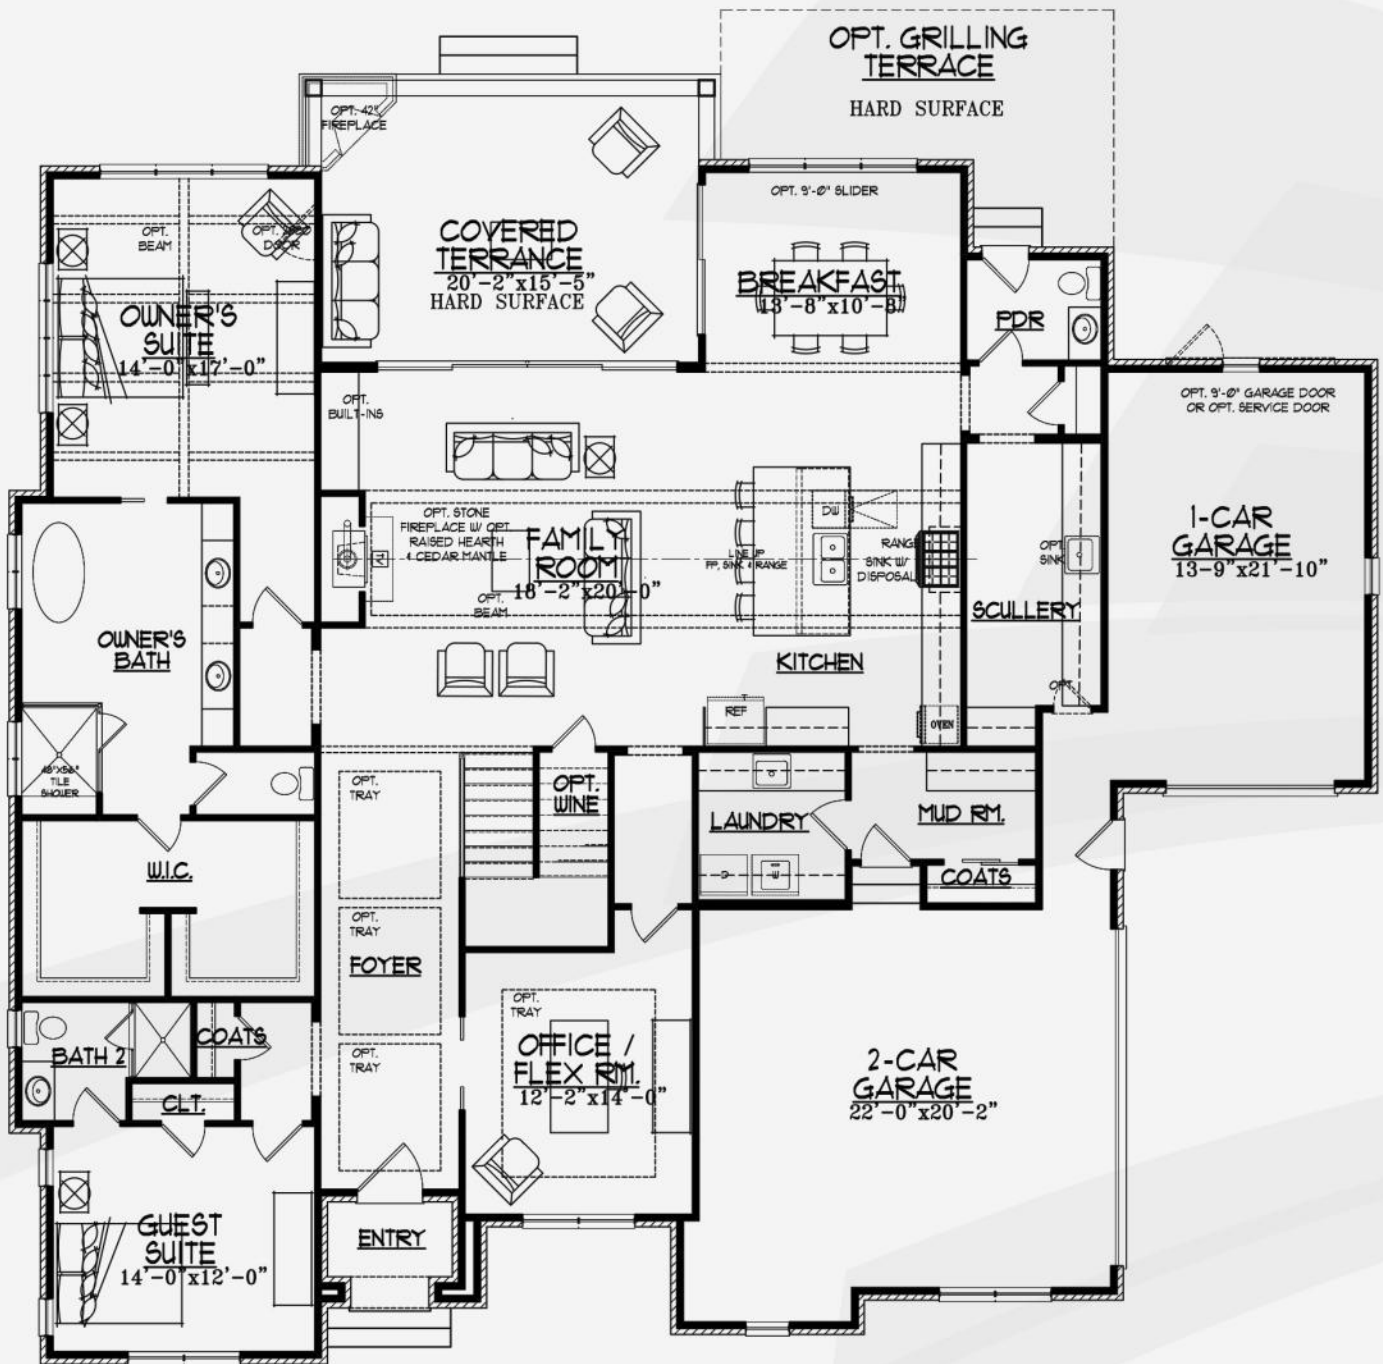

Let us build a masterpiece for you.

ELEVATION A

THE
ARABELLA

Master Down | 5 Beds + Flex | 4.5 Baths
Main Level Guest Suite
Recreation Room
Media/Exercise Room
Optional Outdoor Fireplace
Huge Covered Terrace
3 Car Garage
Incredible Kitchen Design

APPX SQ FT	
Main Level	2604
Upper Level	1636
Heated	4240
Total Under Roof	5386

Long ago, during a more elegant age of homebuilding, there existed the title of master-craftsmen. It was an inscription of quality and certainty, instantly revered and respected. At Linnane Homes, creating exquisite homes is possible because of our insistence on emulating the principles of mastering our craft, ever committed to building a home that is exquisite in every way.

FIRST FLOOR

NOTE: This form utilizes artistic renderings of both floor plan and elevation. Actual elevations, floor plans, layout, finishes, and materials may differ. Square footages are approximate and are not finalized until we receive fully engineered plan sets. Refer to your agent and Linnane Homes for complete details on the home you purchase.